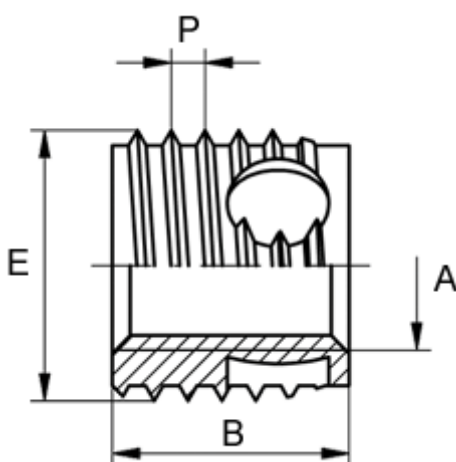

Article number: 12337000160500
Description: KLEE-coil 337 000 160.500
M16 St. steel 1.4305

Measures

| | |
|---------------------------|-------------------|
| Female thread A | = M16 |
| Length B | = 14 |
| Male thread E | = 20.0 |
| Min hole depth blind hole | = 17 |
| Thread pitch P | = 2.00 |
| Type | = 337 000 160 ... |